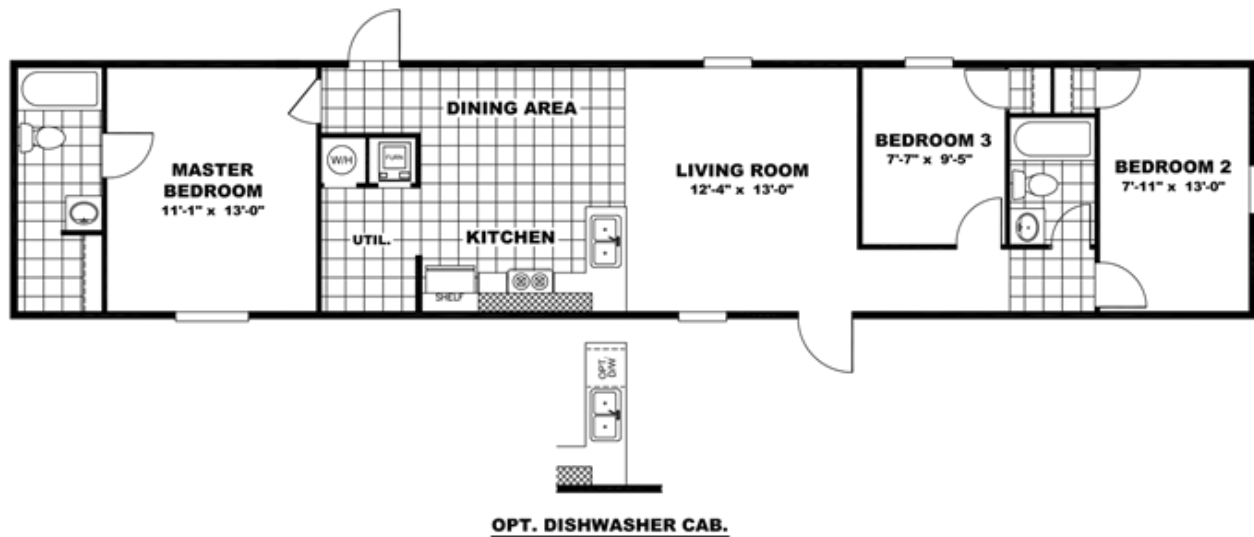

ELATION Floor plan number: BEL006451TX

3 beds • 2 baths • 924 sq.ft. • 14' width • 66' depth

Our home building facilities invest in continuous product and process improvements. Plans, dimensions, features, materials, specifications and availability are subject to change without notice or obligation. Renderings and floor plans are representative likenesses of our homes and may differ from the actual homes. We invite you to tour a Home Center near you and inspect the highest value in quality housing available or call (281) 375-6444 to speak with a Home Consultant. Copyright 2017, CMH. All rights reserved.