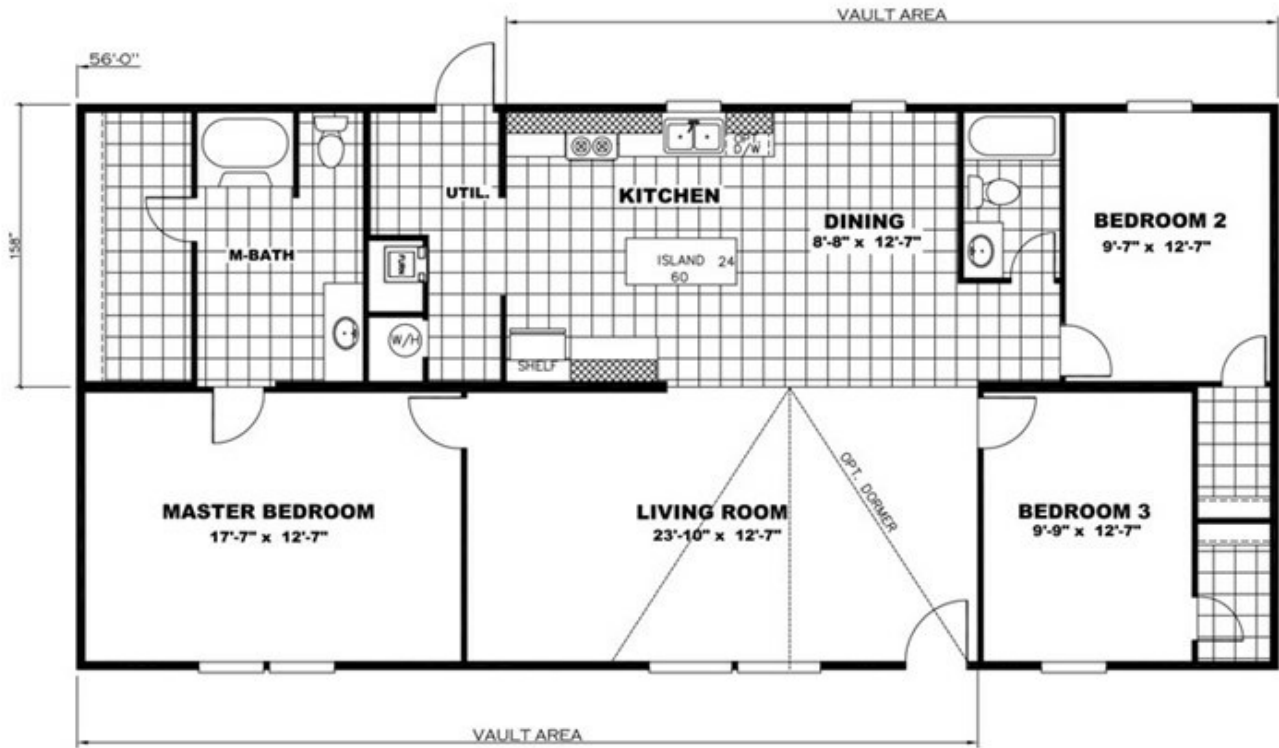

**THRILL** Floor plan number: BEL007002TXAB

**3 beds • 2 baths • 1568 sq.ft. • 28' width • 56' depth**

Our home building facilities invest in continuous product and process improvements. Plans, dimensions, features, materials, specifications and availability are subject to change without notice or obligation. Renderings and floor plans are representative likenesses of our homes and may differ from the actual homes. We invite you to tour a Home Center near you and inspect the highest value in quality housing available or call (281) 375-6444 to speak with a Home Consultant. Copyright 2017, CMH. All rights reserved.