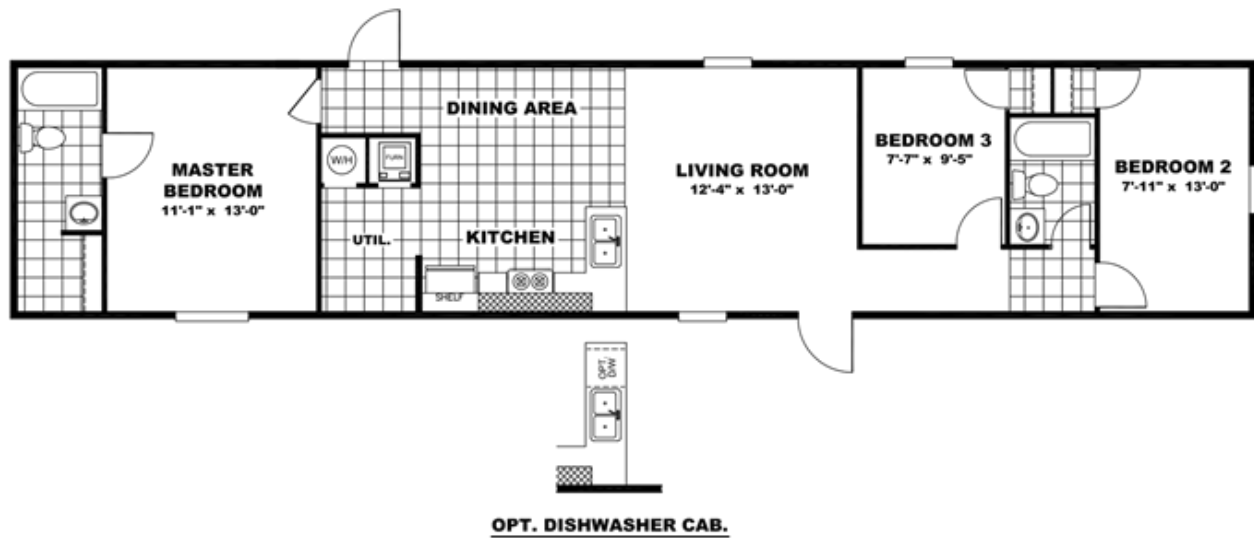

ELATION

ELATION Model number: 97TRU14663AH

3 beds • 2 baths • 924 sq.ft. • 14' width • 66' depth

Our home building facilities invest in continuous product and process improvements. Plans, dimensions, features, materials, specifications and availability are subject to change without notice or obligation. Renderings and floor plans are representative likenesses of our homes and may differ from the actual homes. We invite you to tour a Home Center near you and inspect the highest value in quality housing available or call (281) 375-6444 to speak with a Home Consultant. Copyright 2017, CMH. All rights reserved.