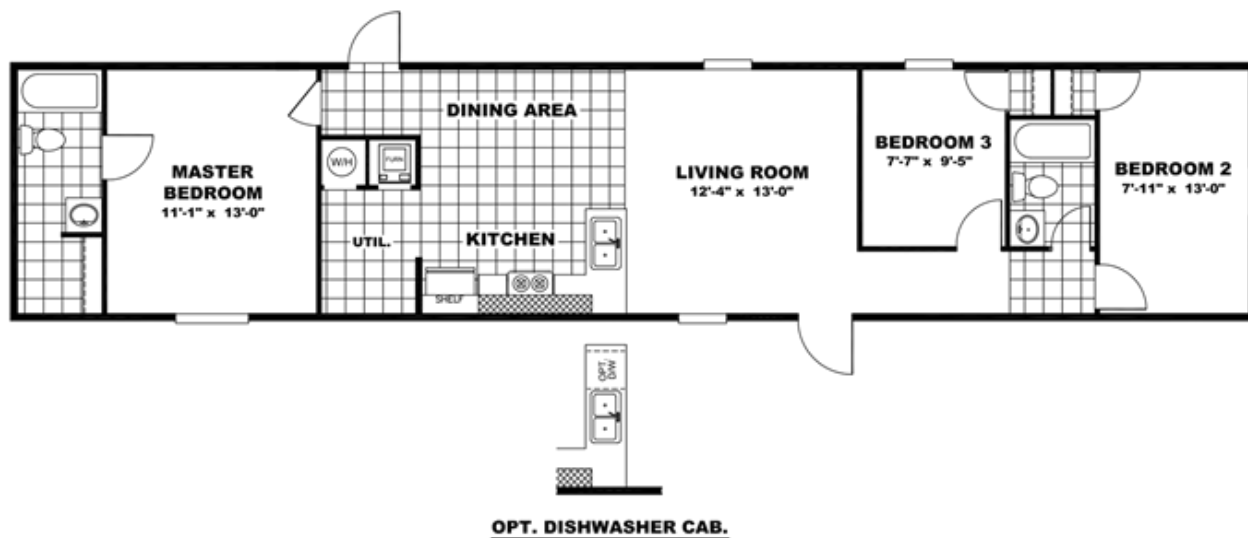

ELATION Model number: 97TRU14663AH

3 beds • 2 baths • 924 sq.ft. • 14' width • 66' depth

Our home building facilities invest in continuous product and process improvements. Plans, dimensions, features, materials, specifications and availability are subject to change without notice or obligation. Renderings and floor plans are representative likenesses of our homes and may differ from the actual homes. We invite you to tour a Home Center near you and inspect the highest value in quality housing available or call (281) 375-6444 to speak with a Home Consultant. Copyright 2017, CMH. All rights reserved.